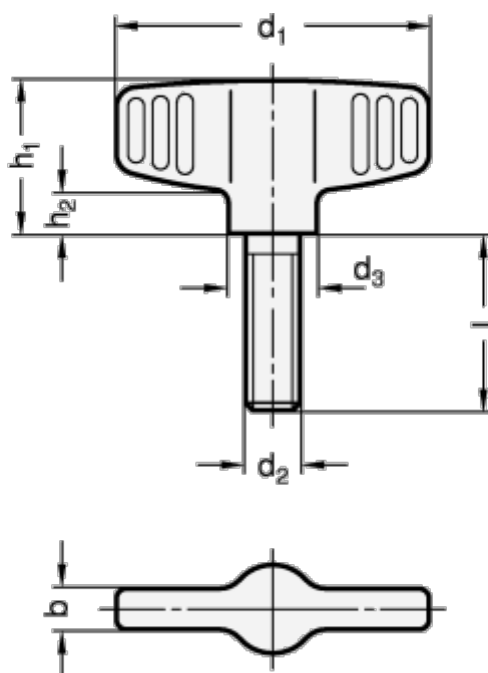

Article number: 201385131

Description: E+G Wing screw GN 835-58-M10-25-MT  
Rustfast

## Measures

$b = 7$   
 $d_1 = 58$   
 $d_2 = M10$   
 $d_3 = 16$   
 $h_1 = 27$   
 $h_2 = 7.0$   
 $l = 25$